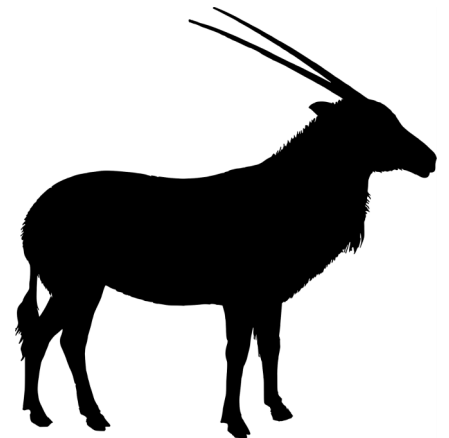

Endangered Animals

The IUCN Red-list tells us how close to extinction wild animals are. Visit www.iucnredlist.org or look at the animal signs in the zoo to find out the conservation status of some of our zoo animals and colour in the correct circle.

Grevy's Zebra

Scimitar-Horned Oryx

Bactrian Camel

Discuss: Why do you think that we keep Endangered animals at ZSL Whipsnade Zoo?