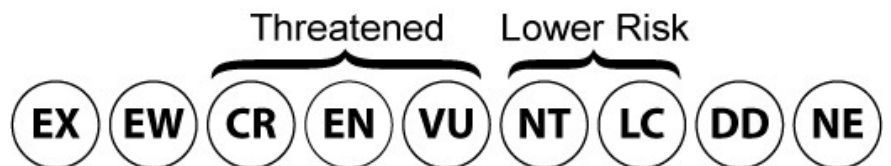

Grevy's Zebra