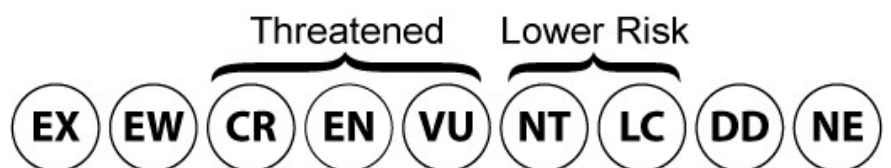

Bactrian Camel